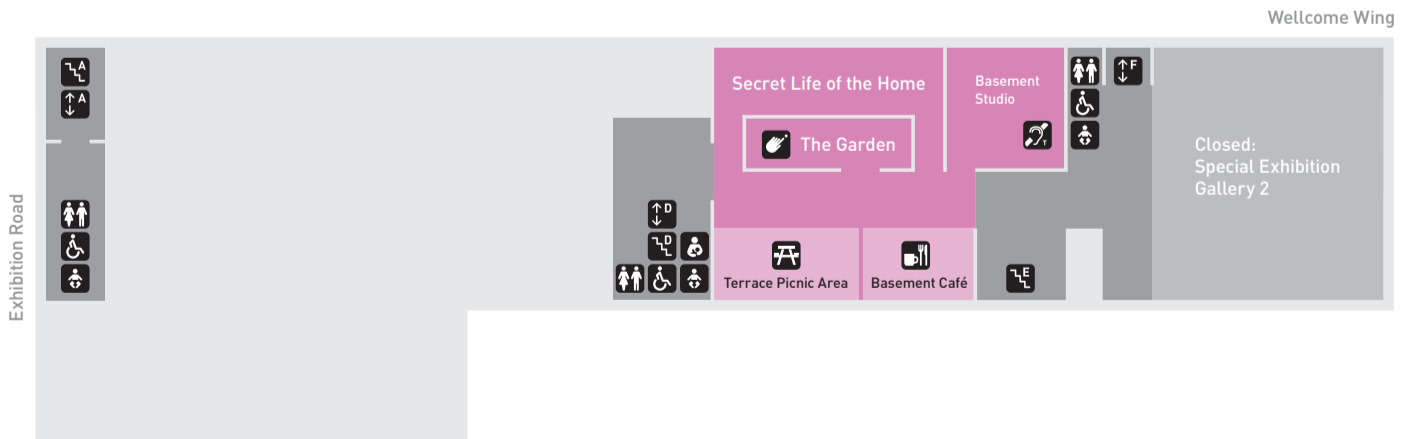

LEVEL 3

Engineer Your Future
Flight
Fly Zone
Fly 360°
Fly Kids
Red Arrows 3D
Typhoon Force
Wonderlab:
The Statoil Gallery

LEVEL 2

Atmosphere
The Clockmakers' Museum
Energy
Information Age
Journeys Through Medicine
Mathematics:
The Winton Gallery

LEVEL 1

Challenge of Materials
Who Am I?

Temporary exhibitions
Robots
Special Exhibition Gallery 1
Opens 8 February

LEVEL 0

Discovery Motion Theatre:
Legend of Apollo
Energy Hall
Exploring Space
IMAX Theatre
James Watt and Our World
Making the Modern World
Pattern Pod

Temporary exhibitions
Wounded: Conflict, Casualties and Care
Mezzanine Gallery - until Spring 2018
Our Lives in Data
Antenna - until September 2017

LEVEL -1

Basement Studio
The Garden
The Secret Life of the Home

- Lifts, Stairs, Information desk, Cloakroom, Café/restaurant, Picnic Area, Shop, Ticket desk, Toilets, Baby changing, Accessible toilets, Induction loop, Multi-faith room, Family room, Hands-on gallery, Mezzanine