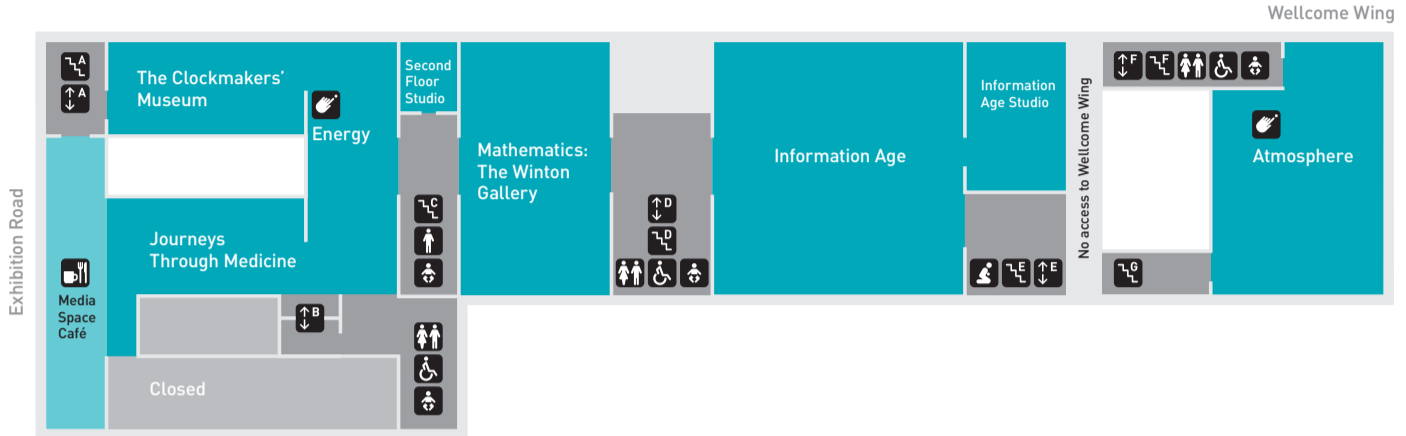

LEVEL 3

Engineer Your Future
Flight
Fly Zone
Fly 360°
Fly Kids
Red Arrows 3D
Typhoon Force
Wonderlab:
The Statoil Gallery

LEVEL 2

Atmosphere
The Clockmakers' Museum
Energy
Information Age
Journeys Through Medicine
Mathematics:
The Winton Gallery

LEVEL 1

Challenge of Materials
Who Am I?

Temporary exhibitions
Robots
Special Exhibition Gallery 1
Opens 8 February

LEVEL 0

Discovery Motion Theatre:
Legend of Apollo
Energy Hall
Exploring Space
IMAX Theatre
James Watt and Our World
Making the Modern World
Pattern Pod

Temporary exhibitions
Wounded: Conflict, Casualties and Care
Mezzanine Gallery - until Spring 2018
Our Lives in Data
Antenna - until September 2017

LEVEL -1

Basement Studio
The Garden
The Secret Life of the Home

- Lifts, Stairs, Information desk, Cloakroom, Café/restaurant, Picnic Area, Shop, Ticket desk, Toilets, Baby changing, Accessible toilets, Induction loop, Multi-faith room, Family room, Hands-on gallery, Mezzanine