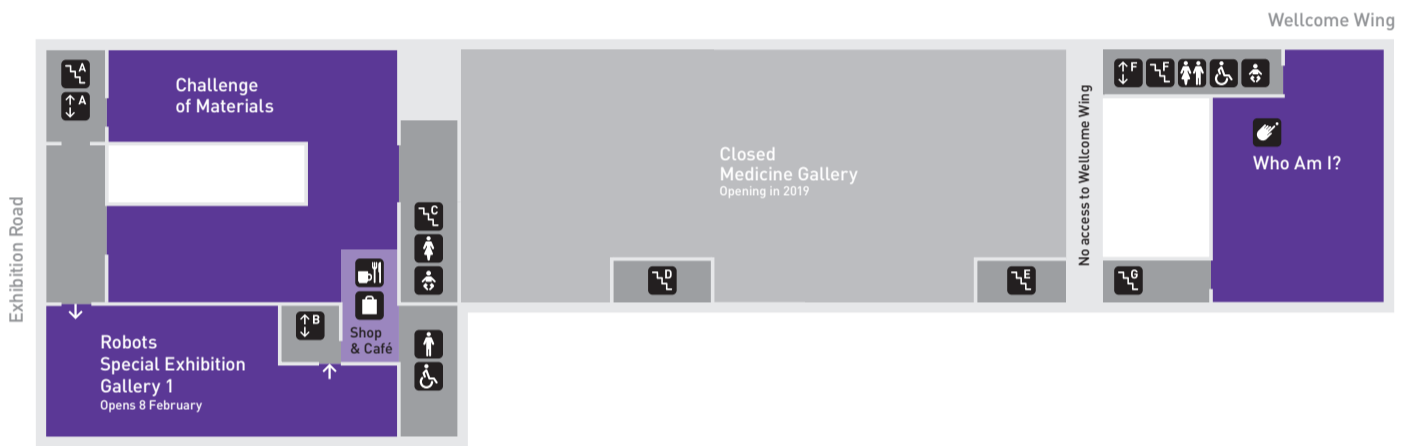

LEVEL 3

Engineer Your Future
Flight
Fly Zone
Fly 360°
Fly Kids
Red Arrows 3D
Typhoon Force
Wonderlab:
The Statoil Gallery

LEVEL 2

Atmosphere
The Clockmakers' Museum
Energy
Information Age
Journeys Through Medicine
Mathematics:
The Winton Gallery

LEVEL 1

Challenge of Materials
Who Am I?

Temporary exhibitions
Robots
Special Exhibition Gallery 1
Opens 8 February

LEVEL 0

Discovery Motion Theatre:
Legend of Apollo
Energy Hall
Exploring Space
IMAX Theatre
James Watt and Our World
Making the Modern World
Pattern Pod

Temporary exhibitions
Wounded: Conflict, Casualties and Care
Mezzanine Gallery - until Spring 2018
Our Lives in Data
Antenna - until September 2017

LEVEL -1

Basement Studio
The Garden
The Secret Life of the Home

- Lifts, Stairs, Information desk, Cloakroom, Café/restaurant, Picnic Area, Shop, Ticket desk, Toilets, Baby changing, Accessible toilets, Induction loop, Multi-faith room, Family room, Hands-on gallery, Mezzanine