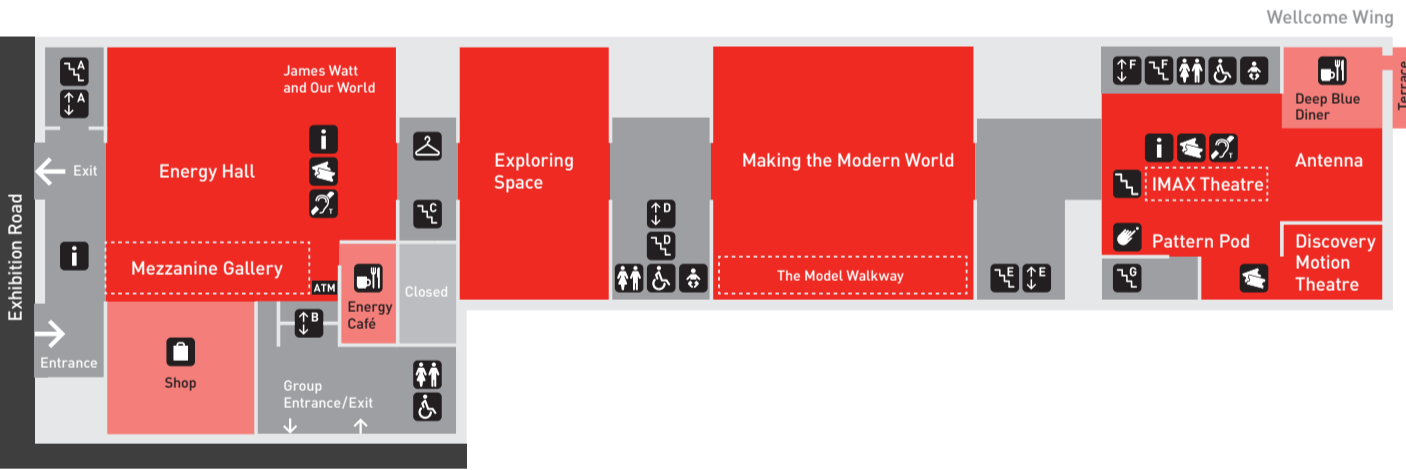

LEVEL 3

Engineer Your Future
Flight
Fly Zone
Fly 360°
Fly Kids
Red Arrows 3D
Typhoon Force
Wonderlab:
The Statoil Gallery

LEVEL 2

Atmosphere
The Clockmakers' Museum
Energy
Information Age
Journeys Through Medicine
Mathematics:
The Winton Gallery

LEVEL 1

Challenge of Materials
Who Am I?

Temporary exhibitions
Robots
Special Exhibition Gallery 1
Opens 8 February

LEVEL 0

Discovery Motion Theatre:
Legend of Apollo
Energy Hall
Exploring Space
IMAX Theatre
James Watt and Our World
Making the Modern World
Pattern Pod

Temporary exhibitions
Wounded: Conflict, Casualties and Care
Mezzanine Gallery - until Spring 2018
Our Lives in Data
Antenna - until September 2017

LEVEL -1

Basement Studio
The Garden
The Secret Life of the Home

- Lifts, Stairs, Information desk, Cloakroom, Café/restaurant, Picnic Area, Shop, Ticket desk, Toilets, Baby changing, Accessible toilets, Induction loop, Multi-faith room, Family room, Hands-on gallery, Mezzanine