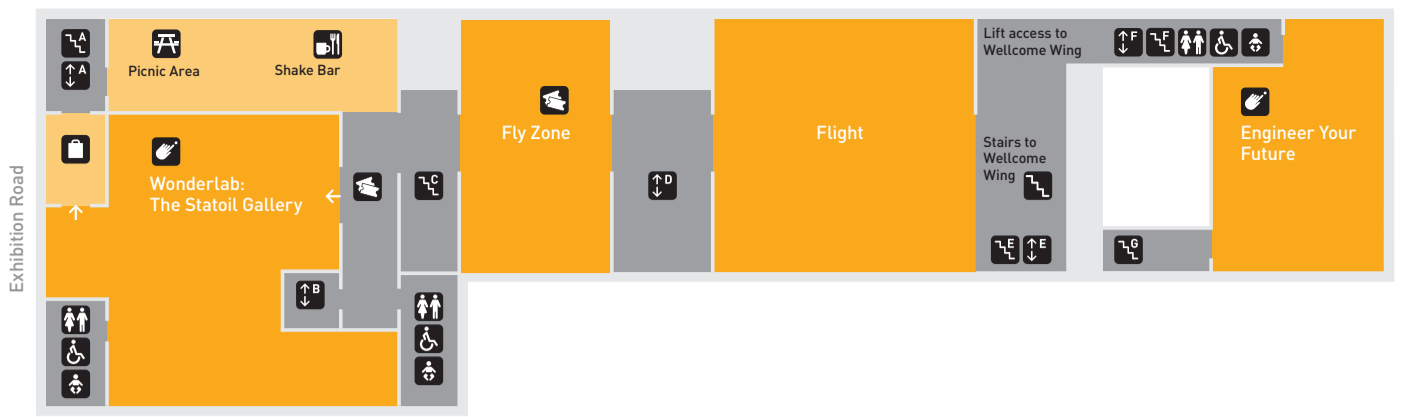

LEVEL 3

Engineer Your Future
Flight
Fly Zone
Fly 360°
Fly Kids
Red Arrows 3D
Typhoon Force
Wonderlab:
The Statoil Gallery

LEVEL 2

Atmosphere
The Clockmakers' Museum
Energy
Information Age
Journeys Through Medicine
Mathematics:
The Winton Gallery

LEVEL 1

Challenge of Materials
Who Am I?

Temporary exhibitions
Robots
Special Exhibition Gallery 1
Opens 8 February

LEVEL 0

Discovery Motion Theatre:
Legend of Apollo
Energy Hall
Exploring Space
IMAX Theatre
James Watt and Our World
Making the Modern World
Pattern Pod

Temporary exhibitions
Wounded: Conflict, Casualties and Care
Mezzanine Gallery - until Spring 2018
Our Lives in Data
Antenna - until September 2017

LEVEL -1

Basement Studio
The Garden
The Secret Life of the Home

- Lifts, Stairs, Information desk, Cloakroom, Café/restaurant, Picnic Area, Shop, Ticket desk, Toilets, Baby changing, Accessible toilets, Induction loop, Multi-faith room, Family room, Hands-on gallery, Mezzanine